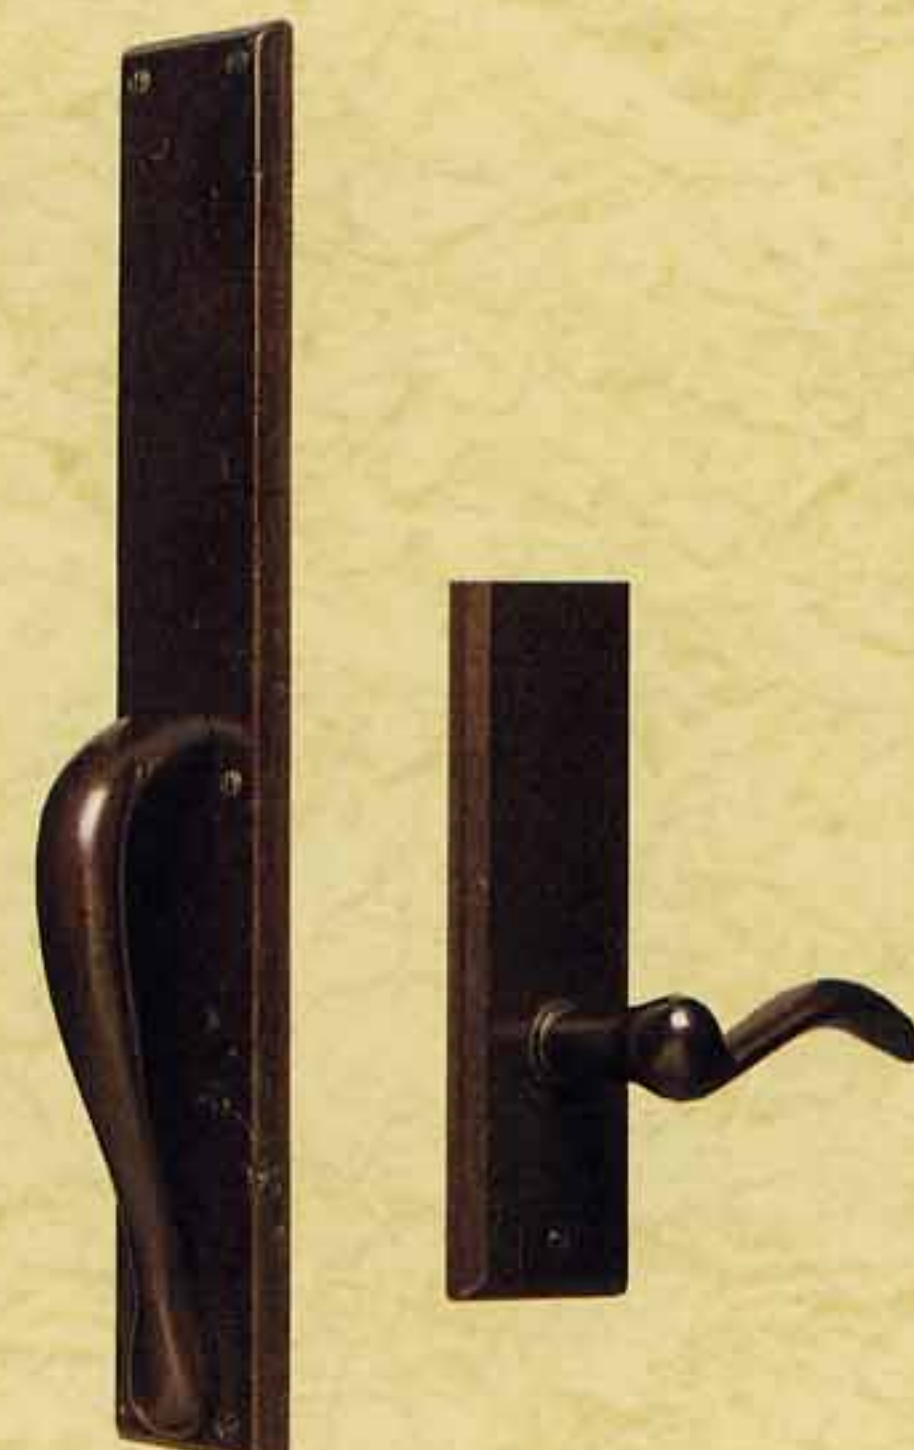

Decorative DOOR Accents

Old-world craftsmanship goes beyond the high-quality wood and careful construction of our Estate doors. We also offer entry locks and metal accents in several options that are designed to enhance the door's look and feel, as well as complement the architectural style of your home. Each one is handforged and reminiscent of old-world ruggedness and timelessness. Straps on doors are not interchangeable; shown for detail only.

straps

corner strap, dark patina

rail strap, dark patina

radius strap, rust patina

clavos

1-3/4" diamond clavos, dark patina

1" diamond clavos, dark patina

1-3/4" round clavos, dark patina

1" round clavos, dark patina

knocker

door knocker, dark patina

locksets

exterior/interior
mission lockset, dark patina

exterior/interior
rocky mountain lockset, rust patina