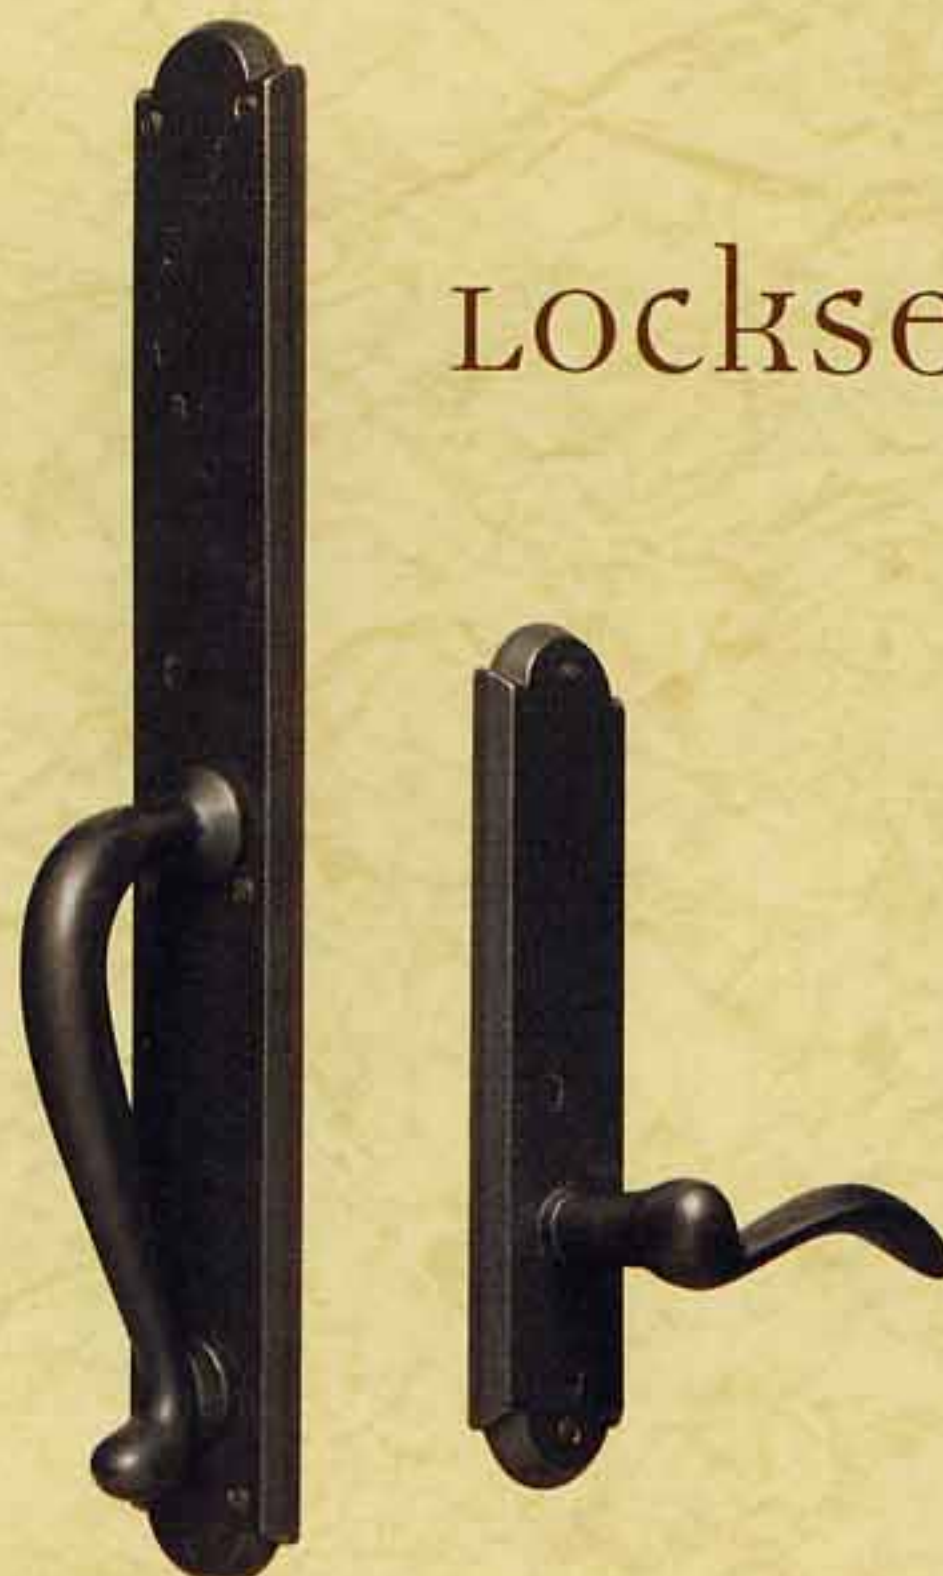

Decorative DOOR Accents

Old-world craftsmanship goes beyond the high-quality wood and careful construction of our Estate doors. We also offer entry locks and metal accents in several options that are designed to enhance the door's look and feel, as well as complement the architectural style of your home. Each one is handforged and reminiscent of old-world ruggedness and timelessness. Straps on doors are not interchangeable; shown for detail only.

straps

corner strap, dark patina

rail strap, dark patina

radius strap, rust patina

clavos

1-3/4" diamond clavos, dark patina

1" diamond clavos, dark patina

1-3/4" round clavos, dark patina

1" round clavos, dark patina

knocker

door knocker, dark patina

locksets

exterior/interior
mission lockset, dark patina

exterior/interior
rocky mountain lockset, rust patina