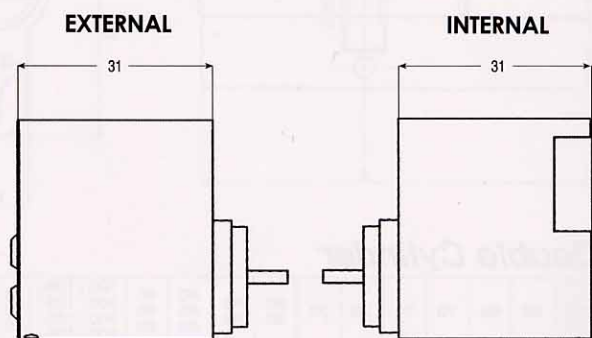

SCANDINAVIAN ROUND CYLINDER

SCANDINAVIAN OVAL CYLINDER

NORWEGIAN OVAL CYLINDER

"LOCKWOOD" TYPE CYLINDER

MUL-T-LOCK®