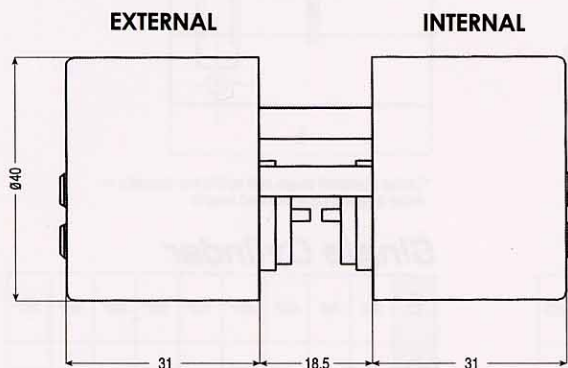

SCANDINAVIAN ROUND CYLINDER

SCANDINAVIAN OVAL CYLINDER

NORWEGIAN OVAL CYLINDER

"LOCKWOOD" TYPE CYLINDER

MUL-T-LOCK®