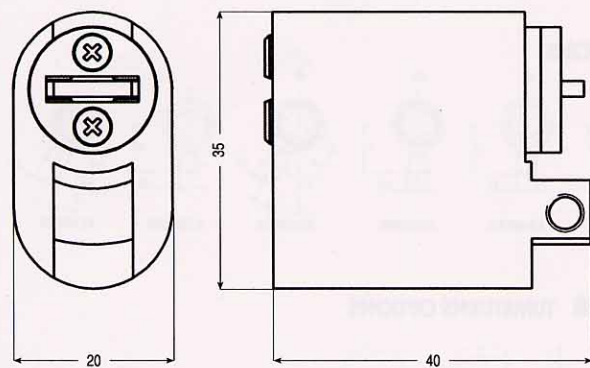

SCANDINAVIAN ROUND CYLINDER

SCANDINAVIAN OVAL CYLINDER

NORWEGIAN OVAL CYLINDER

"LOCKWOOD" TYPE CYLINDER

MUL-T-LOCK®